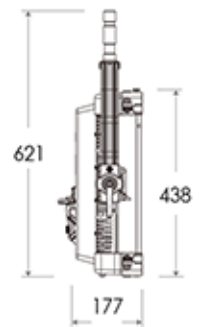

Identity No.	L0070PPC
Max. Capacity	700W
Input Voltage	100 - 240V AC / 48V DC
Input Current	3.2A @220V AC / 14.6A @48V DC
Color Temp. Range	2700K ~ 10000K
Color	R/G/B/W color mixing
CRI	Average >95
TLCI	Average >90
Dimming Range	0-100%
Control Signal	DMX / RDM
LED Lifetime	30,000 Hrs (Estimated)
Stirrup	Ø28mm (1-1/8 in.) Spigot
Class / IP Rating	1 / IP 65
Weight	21kg

- Pattern Mode (User Define Scene) :

- Individual Pixel Control :

- Scene Mode :

PHOTOMETRIC DATA

		700c			
		2m	3m	4m	5m
5600K	Lux	38700	19600	11700	7660
22°	Beam Ø	1.17m	1.94m	2.72m	2.72m
3200K	Lux	42000	21200	12600	8280
22°	Beam Ø	1.17m	1.94m	2.72m	2.72m

ACCESSORIES

DIMENSIONS (mm)

FILMGEAR

HIGH POWER LED PANEL
RGB

Zenith
1500c
1000c

WEATHER RESISTANT IP65

LAMPHEAD CONTENTS

- Lamp Housing with Power Cable
- Stirrup with Ø28mm Spigot
- Diffuser
- AC Power Cable

PHOTOMETRIC DATA

DIMENSIONS (mm)