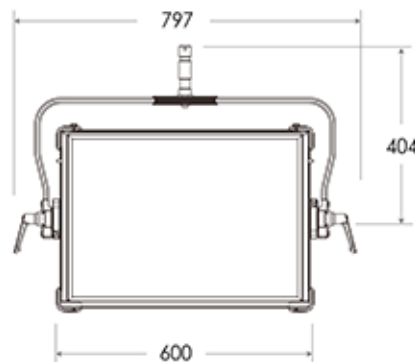

Zenith 700C

WEATHER RESISTANT IP65

FILMGEAR

HIGH POWER LED PANEL

RGB

LAMPHEAD CONTENTS

- Lamp Housing with Power Cable
- Stirrup with Ø28mm Spigot
- Diffuser
- AC Power Cable

SPECIFICATIONS

Identity No.	L0070PPC
Max. Capacity	700W
Input Voltage	100 - 240V AC / 48V DC
Input Current	3.2A @220V AC / 14.6A @48V DC
Color Temp. Range	2700K ~ 10000K
Color	R/G/B/W color mixing
CRI	Average >95
TLCI	Average >90
Dimming Range	0-100%
Control Signal	DMX / RDM
LED Lifetime	30,000 Hrs (Estimated)
Stirrup	Ø28mm (1-1/8 in.) Spigot
Class / IP Rating	1 / IP 65
Weight	21kg

- Pattern Mode (User Define Scene) :

- Individual Pixel Control :

- Scene Mode :

PHOTOMETRIC DATA

		700c			
		2m	3m	4m	5m
5600K	Lux	38700	19600	11700	7660
22°	Beam Ø	1.17m	1.94m	2.72m	2.72m
3200K	Lux	42000	21200	12600	8280
22°	Beam Ø	1.17m	1.94m	2.72m	2.72m

ACCESSORIES

DIMENSIONS (mm)

FILMGEAR

HIGH POWER LED PANEL
RGB

Zenith
1500c
1000c

WEATHER RESISTANT IP65

LAMPHEAD CONTENTS

- Lamp Housing with Power Cable
- Stirrup with Ø28mm Spigot
- Diffuser
- AC Power Cable