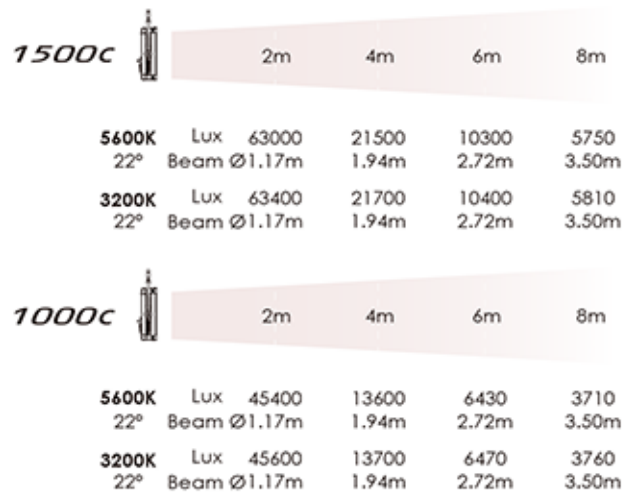

Identity No.	L0070PPC
Max. Capacity	700W
Input Voltage	100 - 240V AC / 48V DC
Input Current	3.2A @220V AC / 14.6A @48V DC
Color Temp. Range	2700K ~ 10000K
Color	R/G/B/W color mixing
CRI	Average >95
TLCI	Average >90
Dimming Range	0-100%
Control Signal	DMX / RDM
LED Lifetime	30,000 Hrs (Estimated)
Stirrup	Ø28mm (1-1/8 in.) Spigot
Class / IP Rating	1 / IP 65
Weight	21kg

- Pattern Mode (User Define Scene) :

- Individual Pixel Control :

- Scene Mode :

SPECIFICATIONS

Zenith	1500c	1000c
Identity No.	L0150PPC	L0100PPC
Max. Capacity	1580W	1050W
Input Voltage	100 - 240V AC	
Input Current	7.2A@220V AC	4.8A@220V AC
Color Temp. Range	2700K ~ 10000K	
Color	R/G/B/W color mixing	
CRI	Average >95	
TLCI	Average >90	
Dimming Range	0-100%	
Control Signal	DMX / RDM	
LED Lifetime	30,000 Hrs (Estimated)	
Stirrup	Ø28mm (1-1/8 in.) Spigot	
Class / IP Rating	I / IP 65	
Weight	49kg	34kg

PHOTOMETRIC DATA

DIMENSIONS (mm)