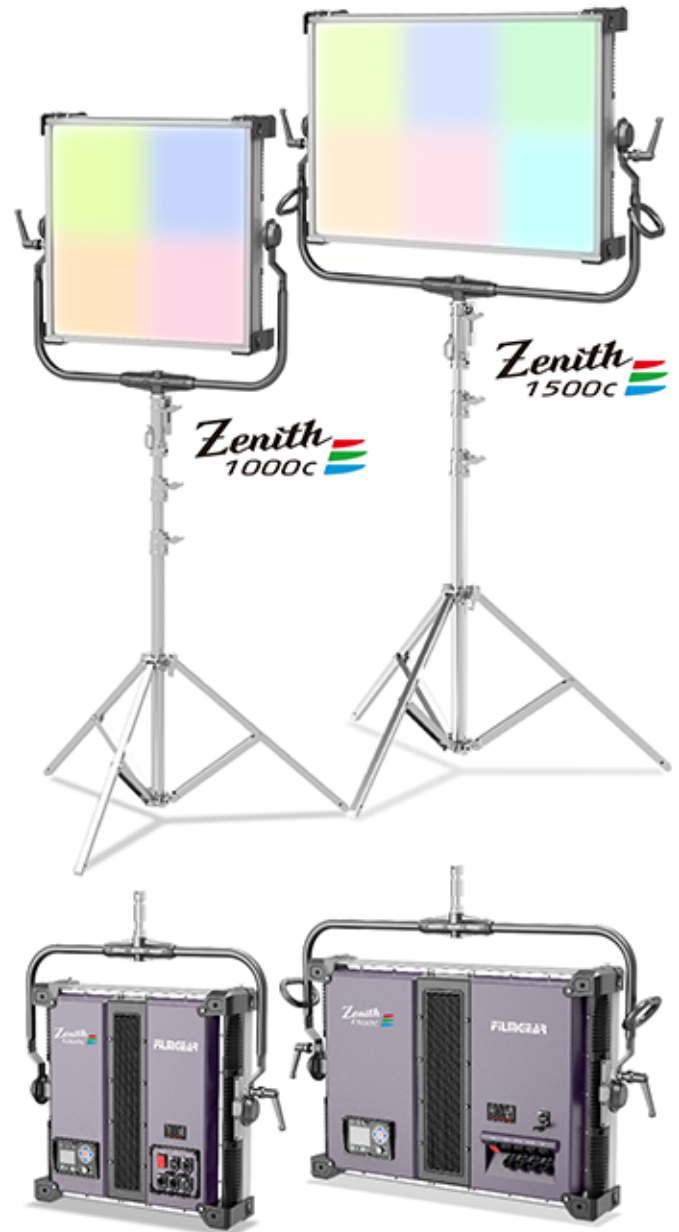

Zenith 700C

WEATHER RESISTANT IP65

FILMGEAR

HIGH POWER LED PANEL

RGB

LAMPHEAD CONTENTS

- Lamp Housing with Power Cable
- Stirrup with Ø28mm Spigot
- Diffuser
- AC Power Cable

SPECIFICATIONS

Identity No.	L0070PPC
Max. Capacity	700W
Input Voltage	100 - 240V AC / 48V DC
Input Current	3.2A @220V AC / 14.6A @48V DC
Color Temp. Range	2700K ~ 10000K
Color	R/G/B/W color mixing
CRI	Average >95
TLCI	Average >90
Dimming Range	0-100%
Control Signal	DMX / RDM
LED Lifetime	30,000 Hrs (Estimated)
Stirrup	Ø28mm (1-1/8 in.) Spigot
Class / IP Rating	1 / IP 65
Weight	21kg

ACCESSORIES

DIMENSIONS (mm)

FILMGEAR

HIGH POWER LED PANEL
RGB

Zenith
1500c
1000c

WEATHER RESISTANT IP65

LAMPHEAD CONTENTS

- Lamp Housing with Power Cable
- Stirrup with Ø28mm Spigot
- Diffuser
- AC Power Cable

- Pattern Mode (User Define Scene) :

- Individual Pixel Control :

- Scene Mode :

SPECIFICATIONS

Zenith	1500c	1000c
Identity No.	L0150PPC	L0100PPC
Max. Capacity	1580W	1050W
Input Voltage	100 - 240V AC	
Input Current	7.2A@220V AC	4.8A@220V AC
Color Temp. Range	2700K ~ 10000K	
Color	R/G/B/W color mixing	
CRI	Average >95	
TLCI	Average >90	
Dimming Range	0-100%	
Control Signal	DMX / RDM	
LED Lifetime	30,000 Hrs (Estimated)	
Stirrup	Ø28mm (1-1/8 in.) Spigot	
Class / IP Rating	I / IP 65	
Weight	49kg	34kg