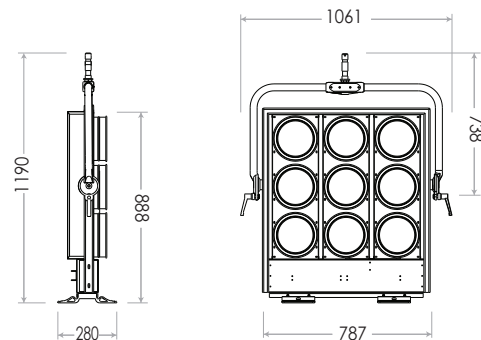

DIMENSIONS (mm)

Maxibrute 9

LAMPHEAD CONTENTS

- Lamp Housing without Bulb # (black color)
- Wire Guard
- Stirrup with Ø28mm (1-1/8 in.) Spigot

Requires Lamp Bulb

Maxibrute 9

SPECIFICATIONS

Identity No.	L09001COMXB (220V)
	L092S1COMXB (220V)
	L09001C1MXB (110V)
	L092S1C1MXB (110V)
Capacity	9,000W
Voltage	220 - 240V AC or 110 - 120V AC
Lamp Type	Par64 1000W 120V/240V
Color Temp.	5000K / 3200K
Lamp Holder	GX16d
Stirrup	Ø28mm (1-1/8 in.) Spigot
Class	1
Max. Surface Temp.	200°C
Max. Ambient Temp.	45°C
Min. Distance to Illuminated Object	8m
Min. Distance to Flammable Object	1.5m
Operating Range	+45° ~ 0° ~ -45°
Weight (lamphead)	22kg

DIMENSIONS (mm)

Maxibrute 12

LAMPHEAD CONTENTS

- Lamp Housing without Bulb # (black color)
- Wire Guard
- Stirrup with Ø28mm (1-1/8 in.) Spigot

Requires Lamp Bulb

Maxibrute 12

SPECIFICATIONS

Identity No.	L12001COMXB (220V)
	L122S1COMXB (220V)
	L12001C1MXB (110V)
	L122S1C1MXB (110V)
Capacity	12,000W
Voltage	220 - 240V AC or 110 - 120V AC
Lamp Type	Par64 1000W 120V/240V
Color Temp.	5000K / 3200K
Lamp Holder	GX16d
Stirrup	Ø28mm (1-1/8 in.) Spigot
Class	1
Max. Surface Temp.	200°C
Max. Ambient Temp.	45°C
Min. Distance to Illuminated Object	10m
Min. Distance to Flammable Object	1.5m
Operating Range	+45° ~ 0° ~ -45°
Weight (lamphead)	28kg

DIMENSIONS (mm)

Maxibrute 24

LAMPHEAD CONTENTS

- Lamp Housing without Bulb # (black color)
- Wire Guard
- Stirrup with Ø28mm (1-1/8 in.) Spigot

Requires Lamp Bulb

Maxibrute 24

SPECIFICATIONS

Identity No.	L24002COMXB (220V)
	L244S2COMXB (220V)
	L24002C1MXB (110V)
	L244S2C1MXB (110V)
Capacity	24,000W
Voltage	220 - 240V AC or 110 - 120V AC
Lamp Type	Par64 1000W 120V/240V
Color Temp.	5000K / 3200K
Lamp Holder	GX16d
Stirrup	Ø28mm (1-1/8 in.) Spigot
Class	1
Max. Surface Temp.	200°C
Max. Ambient Temp.	45°C
Min. Distance to Illuminated Object	12m
Min. Distance to Flammable Object	1.5m
Operating Range	+45° ~ 0° ~ -45°
Weight (lamphead)	46.5kg