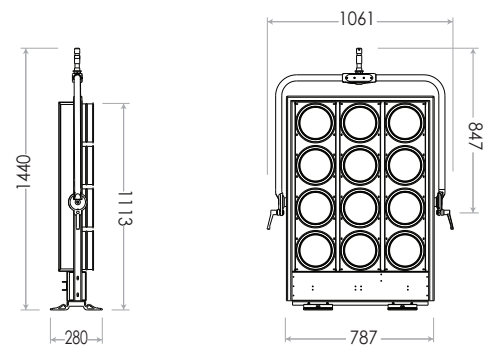

DIMENSIONS (mm)

Maxibrute 9

LAMPHEAD CONTENTS

- Lamp Housing without Bulb # (black color)
- Wire Guard
- Stirrup with Ø28mm (1-1/8 in.) Spigot

Requires Lamp Bulb

Maxibrute 9

SPECIFICATIONS

Identity No.	L09001COMXB (220V)
	L092S1COMXB (220V)
	L09001C1MXB (110V)
	L092S1C1MXB (110V)
Capacity	9,000W
Voltage	220 - 240V AC or 110 - 120V AC
Lamp Type	Par64 1000W 120V/240V
Color Temp.	5000K / 3200K
Lamp Holder	GX16d
Stirrup	Ø28mm (1-1/8 in.) Spigot
Class	1
Max. Surface Temp.	200°C
Max. Ambient Temp.	45°C
Min. Distance to Illuminated Object	8m
Min. Distance to Flammable Object	1.5m
Operating Range	+45° ~ 0° ~ -45°
Weight (lamphead)	22kg

DIMENSIONS (mm)

Maxibrute 12

LAMPHEAD CONTENTS

- Lamp Housing without Bulb # (black color)
- Wire Guard
- Stirrup with Ø28mm (1-1/8 in.) Spigot

Requires Lamp Bulb

Maxibrute 12

SPECIFICATIONS

Identity No.	L12001COMXB (220V)
	L122S1COMXB (220V)
	L12001C1MXB (110V)
	L122S1C1MXB (110V)
Capacity	12,000W
Voltage	220 - 240V AC or 110 - 120V AC
Lamp Type	Par64 1000W 120V/240V
Color Temp.	5000K / 3200K
Lamp Holder	GX16d
Stirrup	Ø28mm (1-1/8 in.) Spigot
Class	1
Max. Surface Temp.	200°C
Max. Ambient Temp.	45°C
Min. Distance to Illuminated Object	10m
Min. Distance to Flammable Object	1.5m
Operating Range	+45° ~ 0° ~ -45°
Weight (lamphead)	28kg

DIMENSIONS (mm)

Maxibrute 24

LAMPHEAD CONTENTS

- Lamp Housing without Bulb # (black color)
- Wire Guard
- Stirrup with Ø28mm (1-1/8 in.) Spigot

Requires Lamp Bulb

Maxibrute 24

SPECIFICATIONS

Identity No.	L24002COMXB (220V)
	L244S2COMXB (220V)
	L24002C1MXB (110V)
	L244S2C1MXB (110V)
Capacity	24,000W
Voltage	220 - 240V AC or 110 - 120V AC
Lamp Type	Par64 1000W 120V/240V
Color Temp.	5000K / 3200K
Lamp Holder	GX16d
Stirrup	Ø28mm (1-1/8 in.) Spigot
Class	1
Max. Surface Temp.	200°C
Max. Ambient Temp.	45°C
Min. Distance to Illuminated Object	12m
Min. Distance to Flammable Object	1.5m
Operating Range	+45° ~ 0° ~ -45°
Weight (lamphead)	46.5kg

DIMENSIONS (mm)