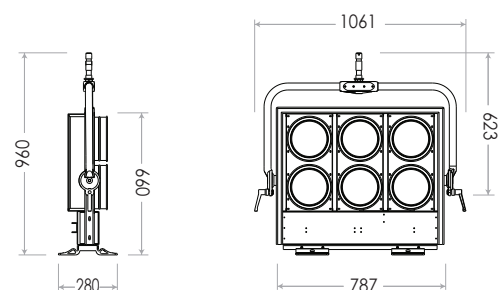

Maxibrute 6

LAMPHEAD CONTENTS

- Lamp Housing without Bulb # (black color)
- Wire Guard
- Stirrup with Ø28mm (1-1/8 in.) Spigot

Requires Lamp Bulb

Maxibrute 6

SPECIFICATIONS

Identity No.	L06001COMXB (220V)
	L061S1COMXB (220V)
	L06001C1MXB (110V)
	L061S1C1MXB (110V)
Capacity	6,000W
Voltage	220 - 240V AC or 110 - 120V AC
Lamp Type	Par64 1000W 120V/240V
Color Temp.	5000K / 3200K
Lamp Holder	GX16d
Stirrup	Ø28mm (1-1/8 in.) Spigot
Class	1
Max. Surface Temp.	200°C
Max. Ambient Temp.	45°C
Min. Distance to Illuminated Object	5m
Min. Distance to Flammable Object	1.5m
Operating Range	+45° ~ 0° ~ -45°
Weight (lamphead)	18.8kg

DIMENSIONS (mm)

Maxibrute 9

LAMPHEAD CONTENTS

- Lamp Housing without Bulb # (black color)
- Wire Guard
- Stirrup with Ø28mm (1-1/8 in.) Spigot

Requires Lamp Bulb

Maxibrute 9

SPECIFICATIONS

Identity No.	L09001COMXB (220V)
	L092S1COMXB (220V)
	L09001C1MXB (110V)
	L092S1C1MXB (110V)
Capacity	9,000W
Voltage	220 - 240V AC or 110 - 120V AC
Lamp Type	Par64 1000W 120V/240V
Color Temp.	5000K / 3200K
Lamp Holder	GX16d
Stirrup	Ø28mm (1-1/8 in.) Spigot
Class	1
Max. Surface Temp.	200°C
Max. Ambient Temp.	45°C
Min. Distance to Illuminated Object	8m
Min. Distance to Flammable Object	1.5m
Operating Range	+45° ~ 0° ~ -45°
Weight (lamphead)	22kg

DIMENSIONS (mm)

Maxibrute 12

LAMPHEAD CONTENTS

- Lamp Housing without Bulb # (black color)
- Wire Guard
- Stirrup with Ø28mm (1-1/8 in.) Spigot

Requires Lamp Bulb

Maxibrute 12

SPECIFICATIONS

Identity No.	L12001COMXB (220V)
	L122S1COMXB (220V)
	L12001C1MXB (110V)
	L122S1C1MXB (110V)
Capacity	12,000W
Voltage	220 - 240V AC or 110 - 120V AC
Lamp Type	Par64 1000W 120V/240V
Color Temp.	5000K / 3200K
Lamp Holder	GX16d
Stirrup	Ø28mm (1-1/8 in.) Spigot
Class	1
Max. Surface Temp.	200°C
Max. Ambient Temp.	45°C
Min. Distance to Illuminated Object	10m
Min. Distance to Flammable Object	1.5m
Operating Range	+45° ~ 0° ~ -45°
Weight (lamphead)	28kg