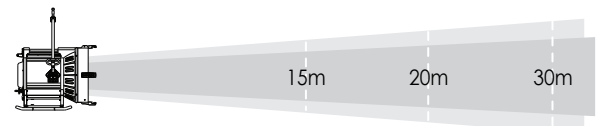

PHOTOMETRIC DATA