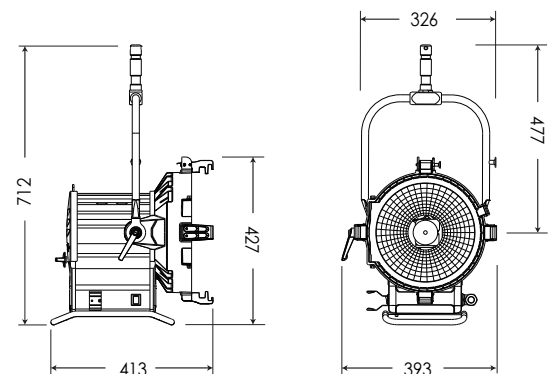

Requires Electronic Ballast, Lamphead to Ballast Cable and Lamp Bulb

Daylight Par Faceted F1,8k

SPECIFICATIONS

Identity No.	L0180FPS
Capacity	1,800W
Lamp Bulb Voltage	140V
UV Protective Lens	Ø265 mm
Lamp Type	HMI 1800W/SE
Color Temp.	5600K
Lamp Holder	G38
Stirrup	Ø28mm (1-1/8 in.) Spigot
Class / IP Rating	1 / IP 23
Max. Surface Temp.	160 °C
Min. Distance to Illuminated Object	4.5m
Min. Distance to Flammable Object	1m
Operating Range	+45° ~ 0° ~ -45°
Weight (Lamphead)	12kg
Weight (with barndoor)	14kg

PHOTOMETRIC DATA

1800W				
Spot	Lux	19000	9000	5000
17.1°	Beam Ø	1.80 m	2.57 m	3.47 m
Flood				
73.7°	Beam Ø	9.00 m	13.50 m	18.00 m

ACCESSORIES

- Electronic Ballast V3 : 1.8kW/1.2kW/575W
- Lamphead to Ballast Cable : 7m (23 ft.) or 15m (49 ft.)
- 4-leaf Rotatable Barndoor
- Set of 4 Scrims Ø330mm :
 - Full Single, Full Double, Half Single, Half Double
- Scrim Bag
- Safety Cable (for lamphead)
- Safety Wire (for barndoor)
- Spill Ring

DIMENSIONS (mm)

**Daylight Par
Faceted
F4K
FACETED**

LAMPHEAD CONTENTS

- Lamp Housing without Bulb (purple grey & silver color)
- 4-leaf Rotatable Barndoor with Safety Wire
- Ø335mm UV Protective Lens
- Inlet Cable with Multi-Pin Connector
- Stirrup with Ø28mm (1-1/8 in.) Spigot

DIMENSIONS (mm)