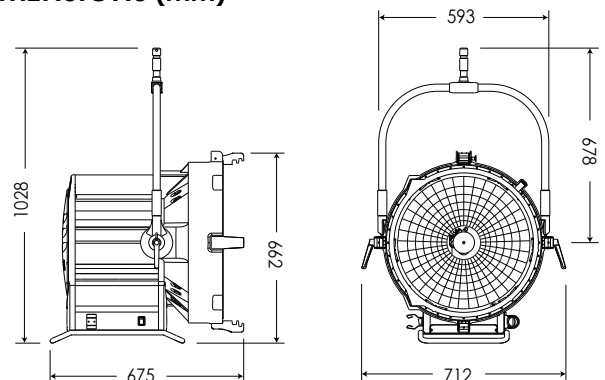

Requires Electronic Ballast, Lamphead to Ballast Cable and Lamp Bulb

Daylight Par Faceted F9k

SPECIFICATIONS

Identity No.	L0900FPS
Capacity	9,000W
Lamp Bulb Voltage	160V
UV Protective Lens	Ø500mm
Lamp Type	HMI 9000W/SE
Color Temp.	5600K
Lamp Holder	GX38
Stirrup	Ø28mm (1-1/8 in.) Spigot
Class / IP Rating	1 / IP 23
Max. Surface Temp.	220 °C
Min. Distance to Illuminated Object	12m
Min. Distance to Flammable Object	2m
Operating Range	+45° ~ 0° ~ -45°
Weight (Lamphead)	35kg
Weight (with barndoor)	40kg

PHOTOMETRIC DATA

9kW					
Spot	Lux	51783	12946	5754	
15°	Beam Ø	2.63 m	5.27 m	7.9 m	
Flood	Lux	7775	1944	864	
54°	Beam Ø	10.19 m	20.38 m	30.57 m	

ACCESSORIES

- Electronic Ballast V3 : 9kW/6kW
- Lamphead to Ballast Cable : 10m (33 ft.) or 15m (49 ft.)
- 4-leaf Rotatable Barndoor
- Set of 4 Scrimms Ø568mm :
 - Full Single, Full Double, Half Single, Half Double
- Scrim Bag
- Safety Cable (for lamphead)
- Safety Wire (for barndoor)
- Spill Ring

DIMENSIONS (mm)

**Daylight Par
Faceted
F18k
FACETED**

LAMPHEAD CONTENTS

- Lamp Housing without Bulb (purple grey & silver color)
- 4-leaf Rotatable Barndoor with Safety Wire
- Ø645mm UV Protective Lens
- Inlet Cable with Multi-Pin Connector
- Stirrup with Ø28mm (1-1/8 in.) Spigot

DIMENSIONS (mm)