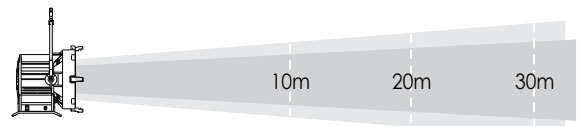

PHOTOMETRIC DATA