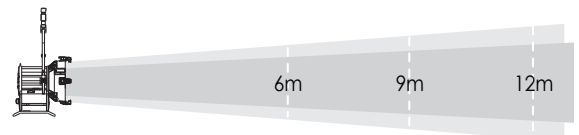

**Daylight Par
Faceted
F800
FACETED**

LAMPHEAD CONTENTS

- Lamp Housing without Bulb (purple grey & silver color)
- 4-leaf Rotatable Barndoor with Safety Wire
- Ø208mm UV Protective Lens
- Inlet Cable with Multi-Pin Connector
- Stirrup with Ø28mm (1-1/8 in.) Spigot

Requires Electronic Ballast, Lamphead to Ballast Cable and Lamp Bulb

Daylight Par Faceted F800

SPECIFICATIONS

Identity No.	L0080FPS
Capacity	800W
Lamp Bulb Voltage	95V
UV Protective Lens	Ø208mm
Lamp Type	CSR 800W SE/HR
Color Temp.	5600K
Lamp Holder	G22
Stirrup	Ø28mm (1-1/8 in.) Spigot
Class / IP Rating	1 / IP 23
Max. Surface Temp.	150 °C
Min. Distance to Illuminated Object	3.5m
Min. Distance to Flammable Object	0.5m
Operating Range	+45° ~ 0° ~ -45°
Weight (Lamphead)	6.7kg
Weight (with barndoor)	8kg

PHOTOMETRIC DATA

800W				
Spot	Lux	9369	4284	2476
15.8°	Beam Ø	1.66 m	2.49 m	3.32 m
Flood	Lux	856	390	215
84.8°	Beam Ø	10.96 m	16.44 m	21.92 m

ACCESSORIES

- Electronic Ballast V3 : 800W/575W
- Lamphead to Ballast Cable : 7m (23 ft.) or 15m (49 ft.)
- 4-leaf Rotatable Barndoor
- Set of 4 Scrims Ø254mm :
 - Full Single, Full Double, Half Single, Half Double
- Scrim Bag
- Safety Cable (for lamphead)
- Safety Wire (for barndoor)
- Spill Ring