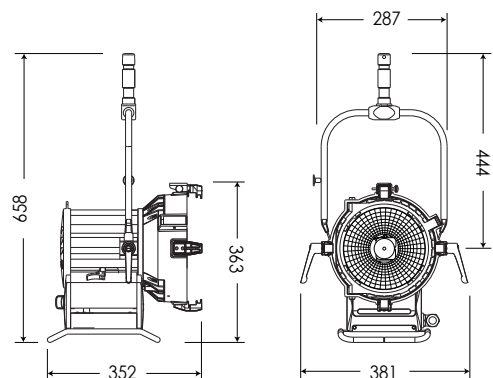

Requires Electronic Ballast, Lamphead to Ballast Cable and Lamp Bulb

Daylight Par Faceted F800

SPECIFICATIONS

Identity No.	L0080FPS
Capacity	800W
Lamp Bulb Voltage	95V
UV Protective Lens	Ø208mm
Lamp Type	CSR 800W SE/HR
Color Temp.	5600K
Lamp Holder	G22
Stirrup	Ø28mm (1-1/8 in.) Spigot
Class / IP Rating	1 / IP 23
Max. Surface Temp.	150 °C
Min. Distance to Illuminated Object	3.5m
Min. Distance to Flammable Object	0.5m
Operating Range	+45° ~ 0° ~ -45°
Weight (Lamphead)	6.7kg
Weight (with barndoor)	8kg

PHOTOMETRIC DATA

800W				
Spot	Lux	9369	4284	2476
15.8°	Beam Ø	1.66 m	2.49 m	3.32 m
Flood	Lux	856	390	215
84.8°	Beam Ø	10.96 m	16.44 m	21.92 m

ACCESSORIES

- Electronic Ballast V3 : 800W/575W
- Lamphead to Ballast Cable : 7m (23 ft.) or 15m (49 ft.)
- 4-leaf Rotatable Barndoor
- Set of 4 Scrims Ø254mm :
 - Full Single, Full Double, Half Single, Half Double
- Scrim Bag
- Safety Cable (for lamphead)
- Safety Wire (for barndoor)
- Spill Ring

DIMENSIONS (mm)

**Daylight Par
Faceted
F1,8k
FACETED**

LAMPHEAD CONTENTS

- Lamp Housing without Bulb (purple grey & silver color)
- 4-leaf Rotatable Barndoor with Safety Wire
- Ø265mm UV Protective Lens
- Inlet Cable with Multi-Pin Connector
- Stirrup with Ø28mm (1-1/8 in.) Spigot

DIMENSIONS (mm)