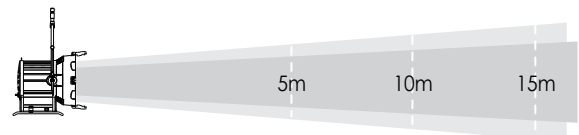

PHOTOMETRIC DATA