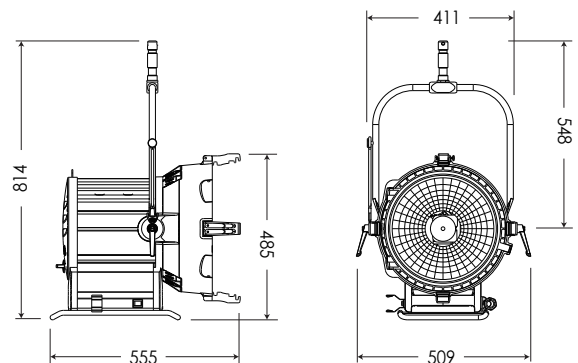

Requires Electronic Ballast, Lamphead to Ballast Cable and Lamp Bulb

Daylight Par Faceted F4k

SPECIFICATIONS

Identity No.	L0400FPS
Capacity	4,000W
Lamp Bulb Voltage	200V
UV Protective Lens	Ø335 mm
Lamp Type	HMI 4000W/SE
Color Temp.	5600K
Lamp Holder	G38
Stirrup	Ø28mm (1-1/8 in.) Spigot
Class / IP Rating	1 / IP 23
Max. Surface Temp.	190 °C
Min. Distance to Illuminated Object	10m
Min. Distance to Flammable Object	1m
Operating Range	+45° ~ 0° ~ -45°
Weight (Lamphead)	19kg
Weight (with barndoor)	22kg

PHOTOMETRIC DATA

4kW					
Spot	Lux	80333	20083	8926	
15.4°	Beam Ø	1.35 m	2.7 m	4.06 m	
Flood					
63.6°	Lux	11633	2908	1293	
	Beam Ø	6.2 m	12.4 m	18.6 m	

ACCESSORIES

- Electronic Ballast V3 : 4kW/2.5kW
- Lamphead to Ballast Cable : 7m (23 ft.) or 15m (49 ft.)
- 4-leaf Rotatable Barndoor
- Set of 4 Scrims Ø394mm :
 - Full Single, Full Double, Half Single, Half Double
- Scrim Bag
- Safety Cable (for lamphead)
- Safety Wire (for barndoor)
- Spill Ring

DIMENSIONS (mm)

**Daylight Par
Faceted
F9K
FACETED**

LAMPHEAD CONTENTS

- Lamp Housing without Bulb (purple grey & silver color)
- 4-leaf Rotatable Barndoor with Safety Wire
- Ø500mm UV Protective Lens
- Inlet Cable with Multi-Pin Connector
- Stirrup with Ø28mm (1-1/8 in.) Spigot

DIMENSIONS (mm)