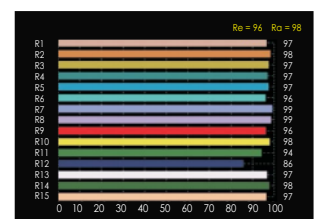

Aurora 400B

LAMPHEAD CONTENTS

- Lamp Housing with Soft Diffusion Filter
- Stirrup with Ø28mm (1-1/8 in.) Spigot
- AC Power Cable
- DC Power Cable

AURORA 400B

SPECIFICATIONS

Identity No.	L0040CCT
Max. Capacity	400W
Input Voltage	95 - 260V AC 22 - 36V DC
Input Current	2A @ 220V AC 17A @ 24V DC
Color Temp. Range	2700K - 6000K
CRI	Average > 95
TLCI	Average > 95
Dimming Range	0-100%
Control Signal	DMX 512
DMX Channel	2
LED Lifetime	30,000 Hrs (Estimated)
Stirrup	Ø28mm (1-1/8 in.) Spigot
Class / IP Rating	1 / IP 23
Max. Surface Temp.	60 °C
Max. Ambient Temp.	45 °C
Operating Range	+90° ~ 0° ~ -90°
Weight (Lamphead)	13kg

ACCESSORIES

- 4-leaf Barndoor
- Softbox
- Soft Eggcrate
- Metal Eggcrate
- Lantern with Skrit
- P.O. Stirrup with Ø28mm (1-1/8 in.) Spigot
- Safety Cable (for lamphead)

SPECTRUM

PHOTOMETRIC DATA

5600K	Lux	3575	1710	894	572
3200K	Lux	3250	1573	813	520

Naked, without diffuser

DIMENSIONS (mm)

HISTOGRAM