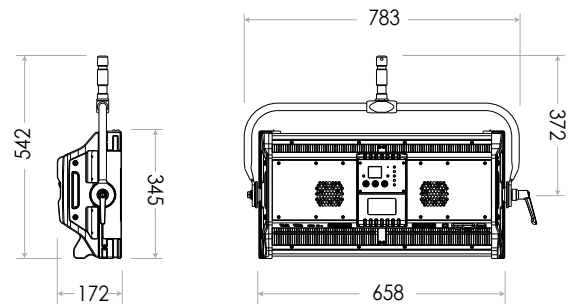

DIMENSIONS (mm)