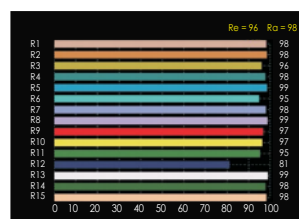

Aurora 400B

LAMPHEAD CONTENTS

- Lamp Housing with Soft Diffusion Filter
- Stirrup with Ø28mm (1-1/8 in.) Spigot
- AC Power Cable
- DC Power Cable

AURORA 400B

SPECIFICATIONS

Identity No.	L0040CCT
Max. Capacity	400W
Input Voltage	95 - 260V AC 22 - 36V DC
Input Current	2A @ 220V AC 17A @ 24V DC
Color Temp. Range	2700K - 6000K
CRI	Average > 95
TLCI	Average > 95
Dimming Range	0-100%
Control Signal	DMX 512
DMX Channel	2
LED Lifetime	30,000 Hrs (Estimated)
Stirrup	Ø28mm (1-1/8 in.) Spigot
Class / IP Rating	1 / IP 23
Max. Surface Temp.	60 °C
Max. Ambient Temp.	45 °C
Operating Range	+90° ~ 0° ~ -90°
Weight (Lamphead)	13kg

ACCESSORIES

- 4-leaf Barndoor
- Softbox
- Soft Eggcrate
- Metal Eggcrate
- Lantern with Skrit
- P.O. Stirrup with Ø28mm (1-1/8 in.) Spigot
- Safety Cable (for lamphead)

SPECTRUM

PHOTOMETRIC DATA

5600K	Lux	3575	1710	894	572
3200K	Lux	3250	1573	813	520

Naked, without diffuser

DIMENSIONS (mm)

HISTOGRAM