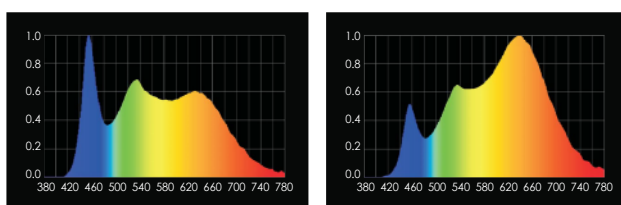

3200K

Aurora 200c

LAMPHEAD CONTENTS

- Lamp Housing with Soft Diffusion Filter
- Stirrup with Ø28mm (1-1/8 in.) Spigot
- AC Power Cable
- DC Power Cable

AURORA 200C

SPECIFICATIONS

Identity No.	L0020RGB
Max. Capacity	200W
Input Voltage	95V ~ 260V AC 22V ~ 36V DC
Input Current	1A @ 220V AC 8.5A @ 24V DC
Color Temp. Range	2700K - 10000K
Color	R/G/B/WW/CW color mixing
CRI	Average > 95
TLCI	Average > 95
Dimming Range	0-100%
Control Signal	DMX / RDM
DMX Channel	Varied (depends on DMX mode selection)
LED Lifetime	30,000 Hrs (Estimated)
Stirrup	Ø28mm (1-1/8 in.) Spigot
Class / IP Rating	1 / IP 23
Max. Surface Temp.	60 °C
Max. Ambient Temp.	45 °C
Operating Range	+90° ~ 0° ~ -90°
Weight (Lamphead)	9kg

ACCESSORIES

- 4-leaf Barndoor
- Softbox
- Soft Eggcrate
- Metal Eggcrate
- Lantern with Skrit
- P.O. Stirrup with Ø28mm (1-1/8 in.) Spigot
- Safety Cable (for lamphead)

SPECTRUM

5600K