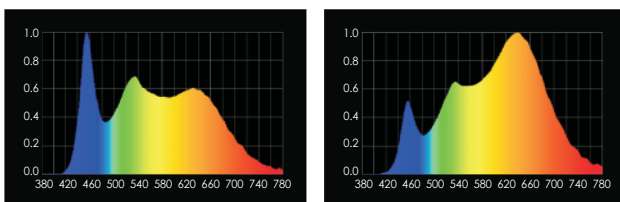

Aurora 400c

LAMPHEAD CONTENTS

- Lamp Housing with Soft Diffusion Filter
- Stirrup with Ø28mm (1-1/8 in.) Spigot
- AC Power Cable
- DC Power Cable

AURORA 400C

SPECIFICATIONS

Identity No.	L0040RGB
Max. Capacity	400W
Input Voltage	95V ~ 260V AC 22V ~ 36V DC
Input Current	2A @ 220V AC 17A @ 24V DC
Color Temp. Range	2700K - 10000K
Color	R/G/B/WW/CW color mixing
CRI	Average > 95
TLCI	Average > 95
Dimming Range	0-100%
Control Signal	DMX / RDM
DMX Channel	Varied (depends on DMX mode selection)
LED Lifetime	30,000 Hrs (Estimated)
Stirrup	Ø28mm (1-1/8 in.) Spigot
Class / IP Rating	1 / IP 23
Max. Surface Temp.	60 °C
Max. Ambient Temp.	45 °C
Operating Range	+90° ~ 0° ~ -90°
Weight (Lamphead)	13kg

ACCESSORIES

- 4-leaf Barndoor
- Softbox
- Soft Eggcrate
- Metal Eggcrate
- Lantern with Skrit
- P.O. Stirrup with Ø28mm (1-1/8 in.) Spigot
- Safety Cable (for lamphead)

SPECTRUM

5600K

3200K