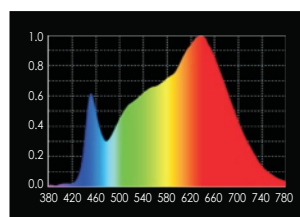

Aurora 200B

LAMPHEAD CONTENTS

- Lamp Housing with Soft Diffusion Filter
- Stirrup with Ø28mm (1-1/8 in.) Spigot
- AC Power Cable
- DC Power Cable

AURORA 200B

SPECIFICATIONS

Identity No.	L0020CCT
Max. Capacity	200W
Input Voltage	95 - 260V AC 22 - 36V DC
Input Current	1A @ 220V AC 8.5A @ 24V DC
Color Temp. Range	2700K ~ 6000K
CRI	Average > 95
TLCI	Average > 95
Dimming Range	0-100%
Control Signal	DMX 512
DMX Channel	2
LED Lifetime	30,000 Hrs (Estimated)
Stirrup	Ø28mm (1-1/8 in.) Spigot
Class / IP Rating	1 / IP 23
Max. Surface Temp.	60 °C
Max. Ambient Temp.	45 °C
Operating Range	+90° ~ 0° ~ -90°
Weight (Lamphead)	9kg

PHOTOMETRIC DATA

5600K	Lux	1763	735	441	282
3200K	Lux	1563	680	391	250

Naked, without diffuser

ACCESSORIES

- 4-leaf Barndoor
- Softbox
- Soft Eggcrate
- Metal Eggcrate
- Lantern with Skrit
- P.O. Stirrup with Ø28mm (1-1/8 in.) Spigot
- Safety Cable (for lamphead)

DIMENSIONS (mm)

SPECTRUM

5600K

3200K

HISTOGRAM

5600K

3200K

Aurora 400B

SPECIFICATIONS

Identity No.	L0020RGB
Max. Capacity	200W
Input Voltage	95V ~ 260V AC 22V ~ 36V DC
Input Current	1A @ 220V AC 8.5A @ 24V DC
Color Temp. Range	2700K - 10000K
Color	R/G/B/WW/CW color mixing
CRI	Average > 95
TLCI	Average > 95
Dimming Range	0-100%
Control Signal	DMX / RDM
DMX Channel	Varied (depends on DMX mode selection)
LED Lifetime	30,000 Hrs (Estimated)
Stirrup	Ø28mm (1-1/8 in.) Spigot
Class / IP Rating	1 / IP 23
Max. Surface Temp.	60 °C
Max. Ambient Temp.	45 °C
Operating Range	+90° ~ 0° ~ -90°
Weight (Lamphead)	9kg