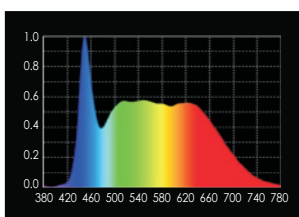

SPECTRUM

5600K