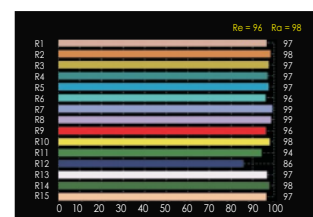

Aurora 200B

LAMPHEAD CONTENTS

- Lamp Housing with Soft Diffusion Filter
- Stirrup with Ø28mm (1-1/8 in.) Spigot
- AC Power Cable
- DC Power Cable

AURORA 200B

SPECIFICATIONS

Identity No.	L0020CCT
Max. Capacity	200W
Input Voltage	95 - 260V AC 22 - 36V DC
Input Current	1A @ 220V AC 8.5A @ 24V DC
Color Temp. Range	2700K ~ 6000K
CRI	Average > 95
TLCI	Average > 95
Dimming Range	0-100%
Control Signal	DMX 512
DMX Channel	2
LED Lifetime	30,000 Hrs (Estimated)
Stirrup	Ø28mm (1-1/8 in.) Spigot
Class / IP Rating	1 / IP 23
Max. Surface Temp.	60 °C
Max. Ambient Temp.	45 °C
Operating Range	+90° ~ 0° ~ -90°
Weight (Lamphead)	9kg

DIMENSIONS (mm)

SPECTRUM

5600K

3200K

HISTOGRAM

5600K

3200K

Aurora 400B

LAMPHEAD CONTENTS

- Lamp Housing with Soft Diffusion Filter
- Stirrup with Ø28mm (1-1/8 in.) Spigot
- AC Power Cable
- DC Power Cable

AURORA 400B

SPECIFICATIONS

Identity No.	L0040CCT
Max. Capacity	400W
Input Voltage	95 - 260V AC 22 - 36V DC
Input Current	2A @ 220V AC 17A @ 24V DC
Color Temp. Range	2700K - 6000K
CRI	Average > 95
TLCI	Average > 95
Dimming Range	0-100%
Control Signal	DMX 512
DMX Channel	2
LED Lifetime	30,000 Hrs (Estimated)
Stirrup	Ø28mm (1-1/8 in.) Spigot
Class / IP Rating	1 / IP 23
Max. Surface Temp.	60 °C
Max. Ambient Temp.	45 °C
Operating Range	+90° ~ 0° ~ -90°
Weight (Lamphead)	13kg

SPECIFICATIONS

Identity No.	L0020RGB
Max. Capacity	200W
Input Voltage	95V ~ 260V AC 22V ~ 36V DC
Input Current	1A @ 220V AC 8.5A @ 24V DC
Color Temp. Range	2700K - 10000K
Color	R/G/B/WW/CW color mixing
CRI	Average > 95
TLCI	Average > 95
Dimming Range	0-100%
Control Signal	DMX / RDM
DMX Channel	Varied (depends on DMX mode selection)
LED Lifetime	30,000 Hrs (Estimated)
Stirrup	Ø28mm (1-1/8 in.) Spigot
Class / IP Rating	1 / IP 23
Max. Surface Temp.	60 °C
Max. Ambient Temp.	45 °C
Operating Range	+90° ~ 0° ~ -90°
Weight (Lamphead)	9kg