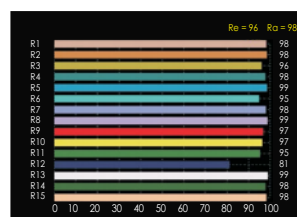

Aurora 200B

LAMPHEAD CONTENTS

- Lamp Housing with Soft Diffusion Filter
- Stirrup with Ø28mm (1-1/8 in.) Spigot
- AC Power Cable
- DC Power Cable

AURORA 200B

SPECIFICATIONS

Identity No.	L0020CCT
Max. Capacity	200W
Input Voltage	95 - 260V AC 22 - 36V DC
Input Current	1A @ 220V AC 8.5A @ 24V DC
Color Temp. Range	2700K ~ 6000K
CRI	Average > 95
TLCI	Average > 95
Dimming Range	0-100%
Control Signal	DMX 512
DMX Channel	2
LED Lifetime	30,000 Hrs (Estimated)
Stirrup	Ø28mm (1-1/8 in.) Spigot
Class / IP Rating	1 / IP 23
Max. Surface Temp.	60 °C
Max. Ambient Temp.	45 °C
Operating Range	+90° ~ 0° ~ -90°
Weight (Lamphead)	9kg

DIMENSIONS (mm)

SPECTRUM

5600K

3200K

HISTOGRAM

5600K

3200K

Aurora 400B

LAMPHEAD CONTENTS

- Lamp Housing with Soft Diffusion Filter
- Stirrup with Ø28mm (1-1/8 in.) Spigot
- AC Power Cable
- DC Power Cable

AURORA 400B

SPECIFICATIONS

Identity No.	L0040CCT
Max. Capacity	400W
Input Voltage	95 - 260V AC 22 - 36V DC
Input Current	2A @ 220V AC 17A @ 24V DC
Color Temp. Range	2700K - 6000K
CRI	Average > 95
TLCI	Average > 95
Dimming Range	0-100%
Control Signal	DMX 512
DMX Channel	2
LED Lifetime	30,000 Hrs (Estimated)
Stirrup	Ø28mm (1-1/8 in.) Spigot
Class / IP Rating	1 / IP 23
Max. Surface Temp.	60 °C
Max. Ambient Temp.	45 °C
Operating Range	+90° ~ 0° ~ -90°
Weight (Lamphead)	13kg

SPECIFICATIONS

Identity No.	L0020RGB
Max. Capacity	200W
Input Voltage	95V ~ 260V AC 22V ~ 36V DC
Input Current	1A @ 220V AC 8.5A @ 24V DC
Color Temp. Range	2700K - 10000K
Color	R/G/B/WW/CW color mixing
CRI	Average > 95
TLCI	Average > 95
Dimming Range	0-100%
Control Signal	DMX / RDM
DMX Channel	Varied (depends on DMX mode selection)
LED Lifetime	30,000 Hrs (Estimated)
Stirrup	Ø28mm (1-1/8 in.) Spigot
Class / IP Rating	1 / IP 23
Max. Surface Temp.	60 °C
Max. Ambient Temp.	45 °C
Operating Range	+90° ~ 0° ~ -90°
Weight (Lamphead)	9kg