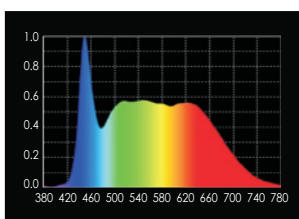

Aurora 400B

LAMPHEAD CONTENTS

- Lamp Housing with Soft Diffusion Filter
- Stirrup with Ø28mm (1-1/8 in.) Spigot
- AC Power Cable
- DC Power Cable

AURORA 400B

SPECIFICATIONS

Identity No.	L0040CCT
Max. Capacity	400W
Input Voltage	95 - 260V AC 22 - 36V DC
Input Current	2A @ 220V AC 17A @ 24V DC
Color Temp. Range	2700K - 6000K
CRI	Average > 95
TLCI	Average > 95
Dimming Range	0-100%
Control Signal	DMX 512
DMX Channel	2
LED Lifetime	30,000 Hrs (Estimated)
Stirrup	Ø28mm (1-1/8 in.) Spigot
Class / IP Rating	1 / IP 23
Max. Surface Temp.	60 °C
Max. Ambient Temp.	45 °C
Operating Range	+90° ~ 0° ~ -90°
Weight (Lamphead)	13kg

ACCESSORIES

- 4-leaf Barndoor
- Softbox
- Soft Eggcrate
- Metal Eggcrate
- Lantern with Skrit
- P.O. Stirrup with Ø28mm (1-1/8 in.) Spigot
- Safety Cable (for lamphead)

SPECTRUM