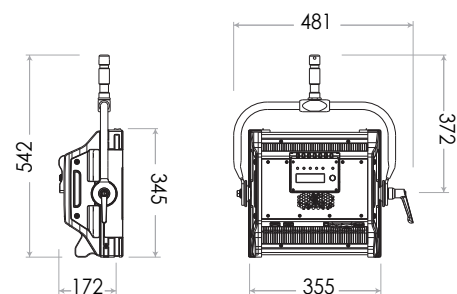

DIMENSIONS (mm)