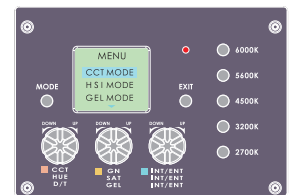

SPECIFICATIONS

Identity No.	L0020RGB
Max. Capacity	200W
Input Voltage	95V ~ 260V AC 22V ~ 36V DC
Input Current	1A @ 220V AC 8.5A @ 24V DC
Color Temp. Range	2700K - 10000K
Color	R/G/B/WW/CW color mixing
CRI	Average > 95
TLCI	Average > 95
Dimming Range	0-100%
Control Signal	DMX / RDM
DMX Channel	Varied (depends on DMX mode selection)
LED Lifetime	30,000 Hrs (Estimated)
Stirrup	Ø28mm (1-1/8 in.) Spigot
Class / IP Rating	1 / IP 23
Max. Surface Temp.	60 °C
Max. Ambient Temp.	45 °C
Operating Range	+90° ~ 0° ~ -90°
Weight (Lamphead)	9kg

ACCESSORIES

- 4-leaf Barndoor
- Softbox
- Soft Eggcrate
- Metal Eggcrate
- Lantern with Skrit
- P.O. Stirrup with Ø28mm (1-1/8 in.) Spigot
- Safety Cable (for lamphead)

SPECTRUM

5600K

3200K

HISTOGRAM

5600K

3200K

Control Panel

PHOTOMETRIC DATA

5600K Lux	2406	980	602	385
3200K Lux	1938	800	484	310

Naked, without diffuser

DIMENSIONS (mm)

Aurora 400c

LAMPHEAD CONTENTS

- Lamp Housing with Soft Diffusion Filter
- Stirrup with Ø28mm (1-1/8 in.) Spigot
- AC Power Cable
- DC Power Cable