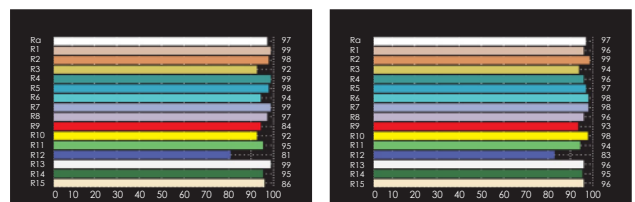

3200K

HISTOGRAM

5600K