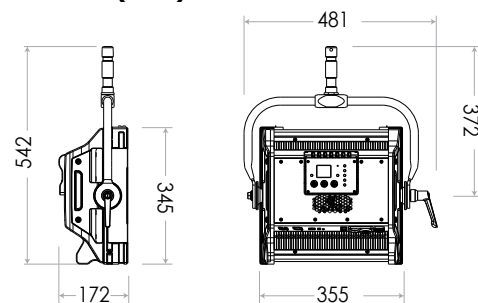

Naked, without diffuser

DIMENSIONS (mm)

HISTOGRAM

Aurora 200c

LAMPHEAD CONTENTS

- Lamp Housing with Soft Diffusion Filter
- Stirrup with Ø28mm (1-1/8 in.) Spigot
- AC Power Cable
- DC Power Cable

AURORA 200C

Control Panel

PHOTOMETRIC DATA

5600K Lux	2406	980	602	385
3200K Lux	1938	800	484	310

Naked, without diffuser

DIMENSIONS (mm)

Aurora 400c

LAMPHEAD CONTENTS

- Lamp Housing with Soft Diffusion Filter
- Stirrup with Ø28mm (1-1/8 in.) Spigot
- AC Power Cable
- DC Power Cable