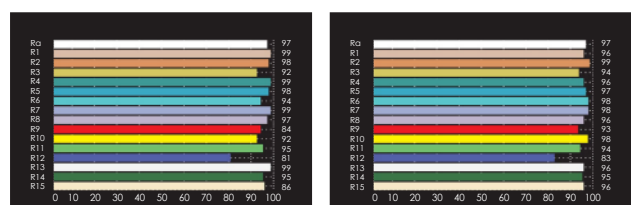

HISTOGRAM

5600K

3200K