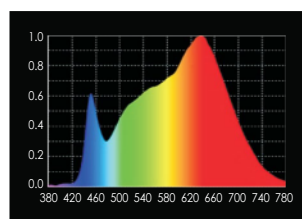

Aurora 400B

LAMPHEAD CONTENTS

- Lamp Housing with Soft Diffusion Filter
- Stirrup with Ø28mm (1-1/8 in.) Spigot
- AC Power Cable
- DC Power Cable

AURORA 400B

SPECIFICATIONS

Identity No.	L0040CCT
Max. Capacity	400W
Input Voltage	95 - 260V AC 22 - 36V DC
Input Current	2A @ 220V AC 17A @ 24V DC
Color Temp. Range	2700K - 6000K
CRI	Average > 95
TLCI	Average > 95
Dimming Range	0-100%
Control Signal	DMX 512
DMX Channel	2
LED Lifetime	30,000 Hrs (Estimated)
Stirrup	Ø28mm (1-1/8 in.) Spigot
Class / IP Rating	1 / IP 23
Max. Surface Temp.	60 °C
Max. Ambient Temp.	45 °C
Operating Range	+90° ~ 0° ~ -90°
Weight (Lamphead)	13kg

ACCESSORIES

- 4-leaf Barndoor
- Softbox
- Soft Eggcrate
- Metal Eggcrate
- Lantern with Skrit
- P.O. Stirrup with Ø28mm (1-1/8 in.) Spigot
- Safety Cable (for lamphead)

SPECTRUM