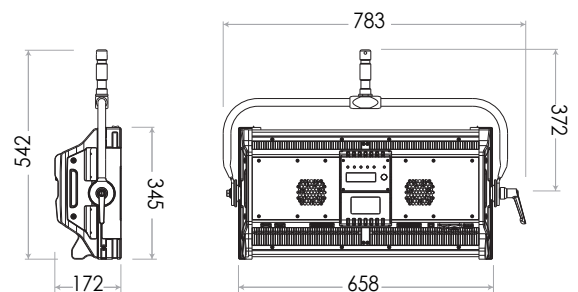

LAMPHEAD CONTENTS

- Lamp Housing with Soft Diffusion Filter
- Stirrup with Ø28mm (1-1/8 in.) Spigot
- AC Power Cable
- DC Power Cable

AURORA 400B

SPECIFICATIONS

Identity No.	L0040CCT
Max. Capacity	400W
Input Voltage	95 - 260V AC 22 - 36V DC
Input Current	2A @ 220V AC 17A @ 24V DC
Color Temp. Range	2700K - 6000K
CRI	Average > 95
TLCI	Average > 95
Dimming Range	0-100%
Control Signal	DMX 512
DMX Channel	2
LED Lifetime	30,000 Hrs (Estimated)
Stirrup	Ø28mm (1-1/8 in.) Spigot
Class / IP Rating	1 / IP 23
Max. Surface Temp.	60 °C
Max. Ambient Temp.	45 °C
Operating Range	+90° ~ 0° ~ -90°
Weight (Lamphead)	13kg

ACCESSORIES

- 4-leaf Barndoor
- Softbox
- Soft Eggcrate
- Metal Eggcrate
- Lantern with Skrit
- P.O. Stirrup with Ø28mm (1-1/8 in.) Spigot
- Safety Cable (for lamphead)

SPECTRUM

PHOTOMETRIC DATA

5600K	Lux	3575	1710	894	572
3200K	Lux	3250	1573	813	520

Naked, without diffuser

DIMENSIONS (mm)

HISTOGRAM

Aurora 200c

LAMPHEAD CONTENTS

- Lamp Housing with Soft Diffusion Filter
- Stirrup with Ø28mm (1-1/8 in.) Spigot
- AC Power Cable
- DC Power Cable

AURORA 200C

SPECIFICATIONS

Identity No.	L0020RGB
Max. Capacity	200W
Input Voltage	95V ~ 260V AC 22V ~ 36V DC
Input Current	1A @ 220V AC 8.5A @ 24V DC
Color Temp. Range	2700K - 10000K
Color	R/G/B/WW/CW color mixing
CRI	Average > 95
TLCI	Average > 95
Dimming Range	0-100%
Control Signal	DMX / RDM
DMX Channel	Varied (depends on DMX mode selection)
LED Lifetime	30,000 Hrs (Estimated)
Stirrup	Ø28mm (1-1/8 in.) Spigot
Class / IP Rating	1 / IP 23
Max. Surface Temp.	60 °C
Max. Ambient Temp.	45 °C
Operating Range	+90° ~ 0° ~ -90°
Weight (Lamphead)	9kg