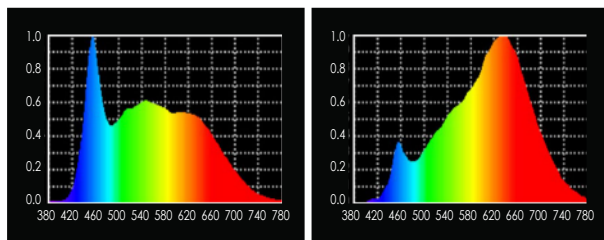

3200K

SPECTRUM

5600K