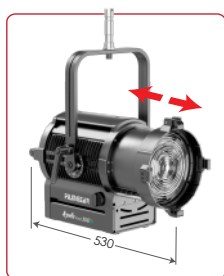

Apollo 300c

LAMPHEAD CONTENTS

- Lamp Housing
- 4-leaf Rotatable Barndoor with Safety Wire
- Stirrup with Ø28mm (1-1/8 in.) Spigot