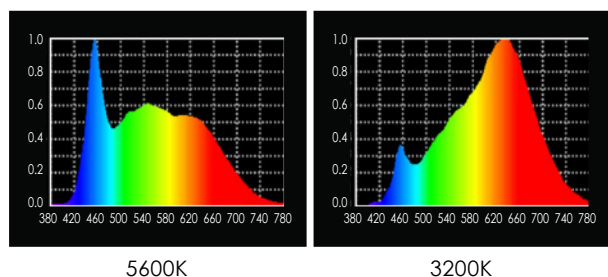

Apollo 500

(Daylight/Tungsten)

LAMPHEAD CONTENTS

- Lamp Housing
- 4-leaf Rotatable Barndoor with Safety Wire
- M.O. Stirrup with Ø28mm Spigot
- P.O. Stirrup with Ø28mm (1-1/8 in.) Spigot
- AC Cable

DIMENSIONS (mm)

SPECTRUM

APOLLO 500D (Daylight) APOLLO 500T (Tungsten)

SPECIFICATIONS

Identity No.	L0050LFD (Daylight / M.O.) LP050LFD (Daylight / P.O.) L0050LFT (Tungsten / M.O.) LP050LFT (Tungsten / P.O.)
Max. Capacity	500W
Voltage	100 - 240V AC
Frequency	50Hz / 60Hz
Current	2.3A @220V AC
Fresnel Lens	Ø250mm
Color Temp.	5600K or 3200K
CRI	Average >95
TLCI	Average >95
Dimming Range	0-100%
Control Signal	DMX / RDM
Communication	DMX XLR-5, CRMX (LumenRadio), Bluetooth, Ethernet, USB A
DMX Channel	2 or 3
LED Lifetime	30,000 Hrs (Estimated)
M.O. Stirrup	Ø28mm Spigot
P.O. Stirrup	Ø28mm (1-1/8 in.) Spigot
Class / IP Rating	1 / IP 23
Max. Surface Temp.	60 °C
Max. Ambient Temp.	45 °C
Operating Range	+45° ~ 0° ~ -45°
Weight (Lamphead)	15kg (M.O.) 16kg (P.O.)

ACCESSORIES

- 4-leaf Rotatable Barndoor
- Filter Frame
- Safety Wire (for barndoor)
- Safety Cable (for lamphead)

PHOTOMETRIC DATA

	2m	3m	4m	5m
5600K				
Spot Lux	62431	27747	15607	9989
15° Beam Ø	0.53m	0.79m	1.05m	1.32m
Flood Lux	16844	7487	4211	2695
55° Beam Ø	2.08m	3.12m	4.16m	5.21m
3200K				
Spot Lux	51531	22903	12883	8245
15° Beam Ø	0.53m	0.79m	1.05m	1.32m
Flood Lux	16988	7551	4247	2718
55° Beam Ø	2.08m	3.12m	4.16m	5.21m

HISTOGRAM