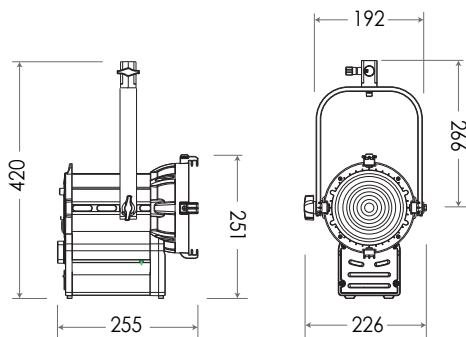

## LAMPHEAD CONTENTS

- Lamp Housing
- 4-leaf Rotatable Barndoor with Safety Wire
- Stirrup with Ø16mm (5/8 in.) Socket
- AC Cable

## DIMENSIONS (mm)