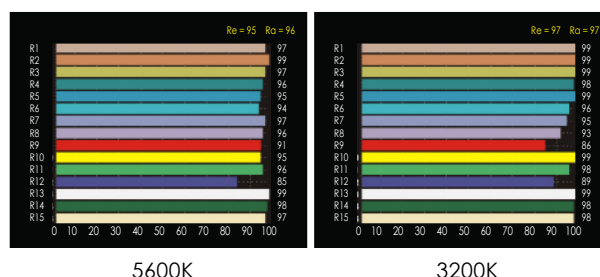

Apollo 500

(Daylight/Tungsten)

LAMPHEAD CONTENTS

- Lamp Housing
- 4-leaf Rotatable Barndoor with Safety Wire
- M.O. Stirrup with Ø28mm Spigot
- P.O. Stirrup with Ø28mm (1-1/8 in.) Spigot
- AC Cable

DIMENSIONS (mm)

SPECTRUM

APOLLO 500D (Daylight) APOLLO 500T (Tungsten)

SPECIFICATIONS

Identity No.	L0050LFD (Daylight / M.O.) LP050LFD (Daylight / P.O.) L0050LFT (Tungsten / M.O.) LP050LFT (Tungsten / P.O.)
Max. Capacity	500W
Voltage	100 - 240V AC
Frequency	50Hz / 60Hz
Current	2.3A @220V AC
Fresnel Lens	Ø250mm
Color Temp.	5600K or 3200K
CRI	Average >95
TLCI	Average >95
Dimming Range	0-100%
Control Signal	DMX / RDM
Communication	DMX XLR-5, CRMX (LumenRadio), Bluetooth, Ethernet, USB A
DMX Channel	2 or 3
LED Lifetime	30,000 Hrs (Estimated)
M.O. Stirrup	Ø28mm Spigot
P.O. Stirrup	Ø28mm (1-1/8 in.) Spigot
Class / IP Rating	1 / IP 23
Max. Surface Temp.	60 °C
Max. Ambient Temp.	45 °C
Operating Range	+45° ~ 0° ~ -45°
Weight (Lamphead)	15kg (M.O.) 16kg (P.O.)

ACCESSORIES

- 4-leaf Rotatable Barndoor
- Filter Frame
- Safety Wire (for barndoor)
- Safety Cable (for lamphead)

PHOTOMETRIC DATA

	2m	3m	4m	5m
5600K				
Spot Lux	62431	27747	15607	9989
15° Beam Ø	0.53m	0.79m	1.05m	1.32m
Flood Lux	16844	7487	4211	2695
55° Beam Ø	2.08m	3.12m	4.16m	5.21m
3200K				
Spot Lux	51531	22903	12883	8245
15° Beam Ø	0.53m	0.79m	1.05m	1.32m
Flood Lux	16988	7551	4247	2718
55° Beam Ø	2.08m	3.12m	4.16m	5.21m

HISTOGRAM