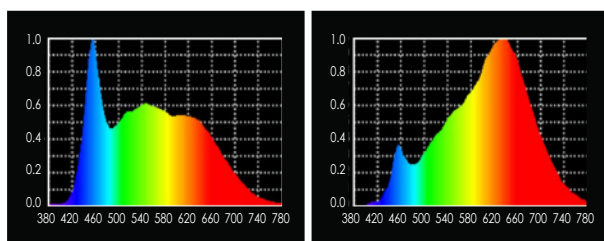

3200K

SPECTRUM

5600K