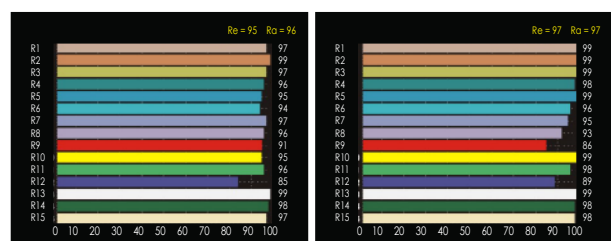

3200K

HISTOGRAM

5600K