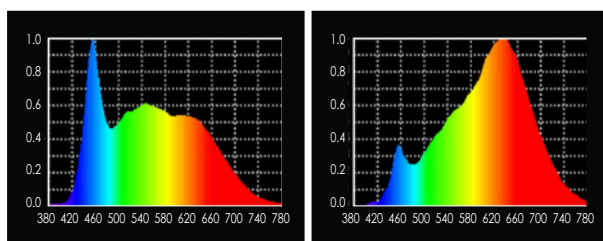

3200K

SPECTRUM

5600K